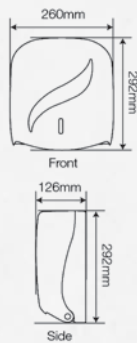

**GOODLIFE**  
**Napkins 1Ply (Pulp)**  
 23 x 30cm

**BEAUTEX**  
**Facial Flat 2Ply**  
**Box Tissue (Pulp)**  
 80 boxes x 90 sheets

**BEAUTEX**  
**Facial Cube 2Ply**  
**Box Tissue (Pulp)**  
 80 boxes x 90 sheets